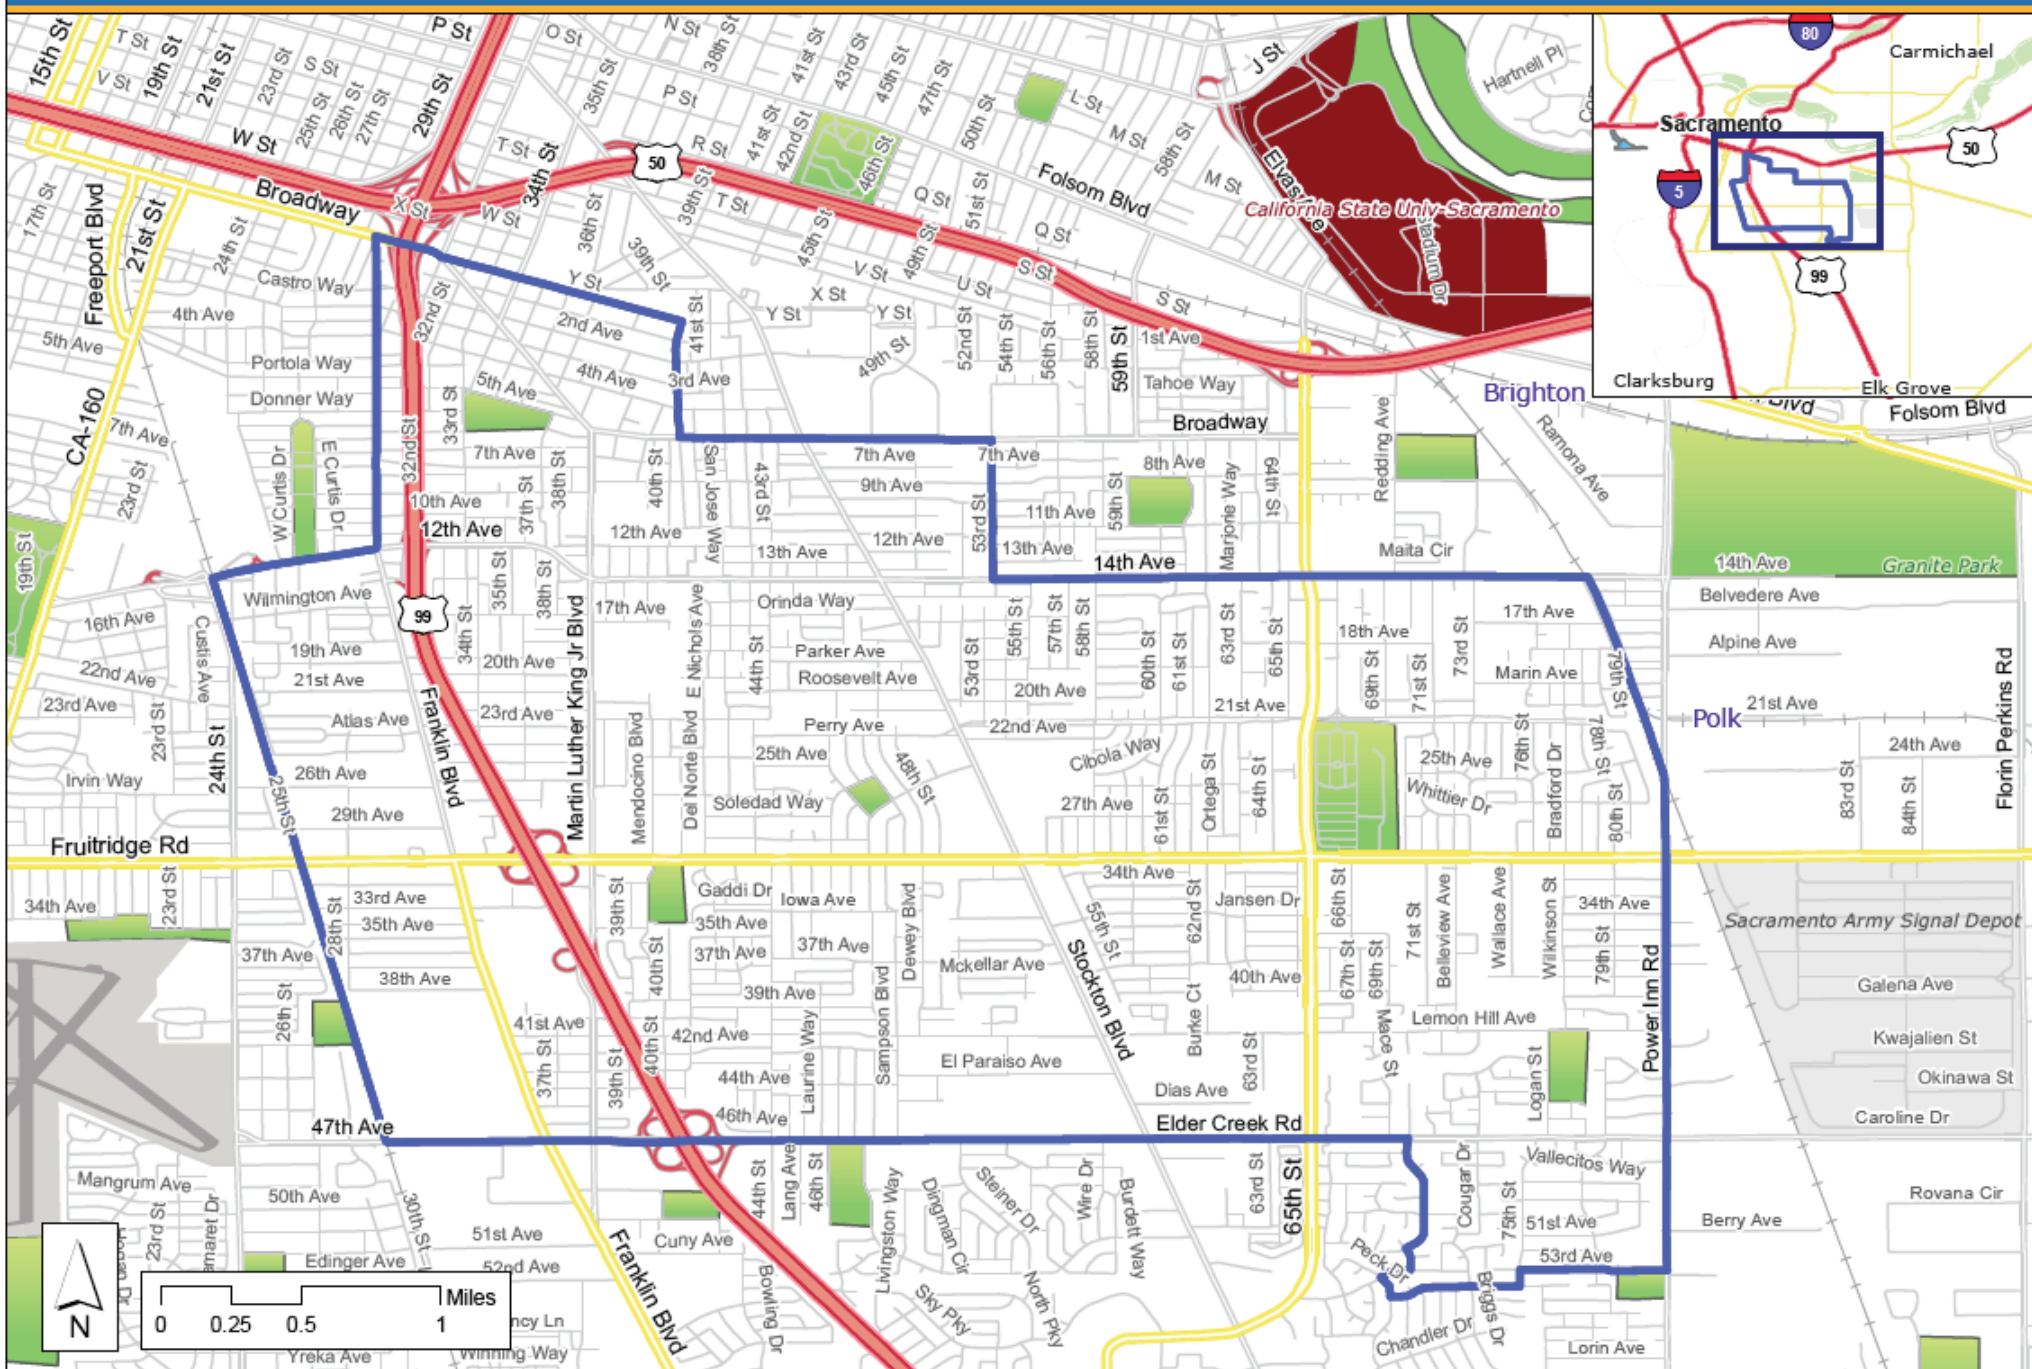

South Sacramento

Map Created by Healthy City 11/09
Geographic data from NAVTEQ.